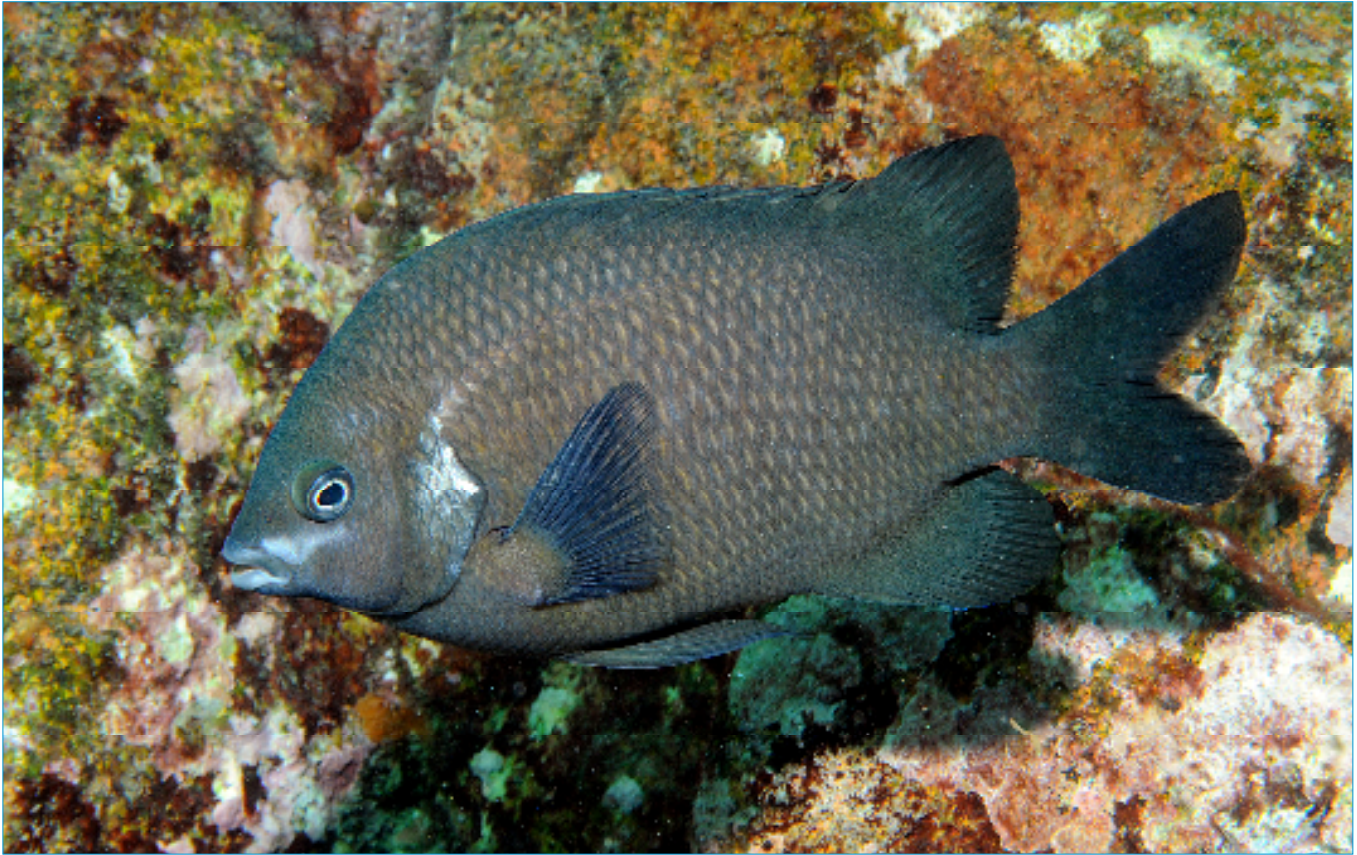

White-Ear Scalyfin

Parma microlepis

White-Ear Scalyfin, *Parma microlepis*, photo courtesy of Mark Norman.

This damselfish is easily recognised by the square body shape, grey colour and white patch behind the gills. Juveniles are bright orange with iridescent purple markings but still show the white 'ear' patch. This species is mainly a plant eater, but will also feed on worms, shrimps and other small invertebrates. It holds territories using a cave or ledge as the central shelter.